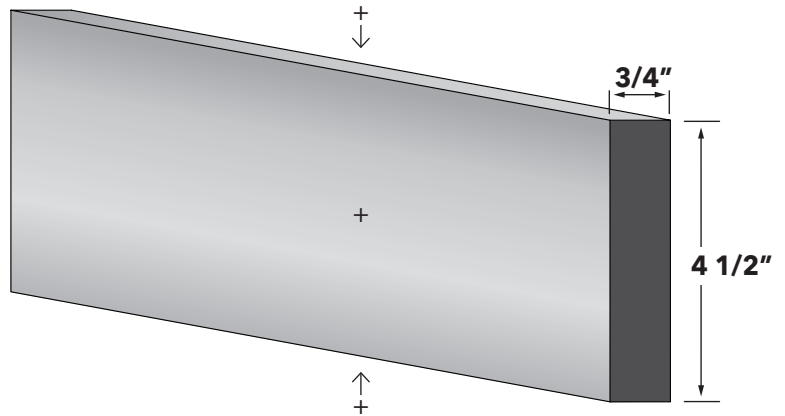

**3/4" TOE KICK MOULDING
(CONTEMPORARY ONLY)**

+ Indicates finished sides.

ITEM	DESCRIPTION	PRICE GROUP											
		01	02	03	04	05	06	07	08	09	10	11	12
MTKL	Toe Kick Moulding, 4 1/2 x 3/4 x 96	30	30	30	31	N/A	N/A	50	N/A	N/A	N/A	N/A	N/A