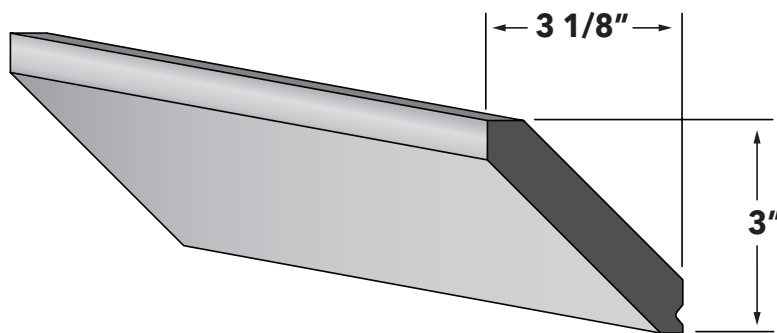

**LARGE SHAKER CROWN
(TRADITIONAL ONLY)**

ITEM	DESCRIPTION	PRICE GROUP											
		01	02	03	04	05	06	07	08	09	10	11	12
MCS4	Large Shaker Crown, 3 1/8 x 3 x 96	N/A	N/A	N/A	N/A	191	191	N/A	198	198	198	213	213