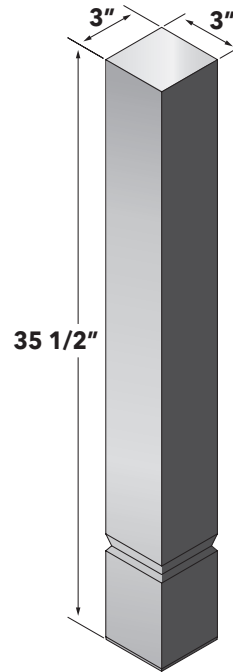

**SQUARE MOLDING  
(TRADITIONAL AND CONTEMPORARY)**

+ Indicates finished sides.

ITEM	DESCRIPTION	PRICE GROUP											
		01	02	03	04	05	06	07	08	09	10	11	12
MSM1	Square Moulding, 1 1/2 x 3/4 x 96	53	53	43	44	71	71	71	73	73	73	81	81

**SMALL SQUARE VALANCE  
(CONTEMPORARY ONLY)**

+ Indicates finished sides.

ITEM	DESCRIPTION	PRICE GROUP											
		01	02	03	04	05	06	07	08	09	10	11	12
MSV2	Small Square Valance, 2 x 1 1/2 x 96	110	110	110	114	N/A	N/A	50	N/A	N/A	N/A	N/A	N/A

**LARGE SQUARE VALANCE  
(CONTEMPORARY ONLY)**

+ Indicates finished sides.

ITEM	DESCRIPTION	PRICE GROUP											
		01	02	03	04	05	06	07	08	09	10	11	12
MSV4	Large Square Valance, 4 x 1 1/2 x 96	159	159	159	164	N/A	N/A	88	N/A	N/A	N/A	N/A	N/A

ITEM	DESCRIPTION	PRICE GROUP											
		01	02	03	04	05	06	07	08	09	10	11	12
MPC30	3" Post, MPC	N/A	N/A	N/A	N/A	465	465	N/A	465	465	465	465	465

**5 1/2" POST, MPC  
(TRADITIONAL ONLY)**

ITEM	DESCRIPTION	PRICE GROUP											
		01	02	03	04	05	06	07	08	09	10	11	12
MPC55	5 1/2" Post, MPC	N/A	N/A	N/A	N/A	565	565	N/A	565	565	565	565	565