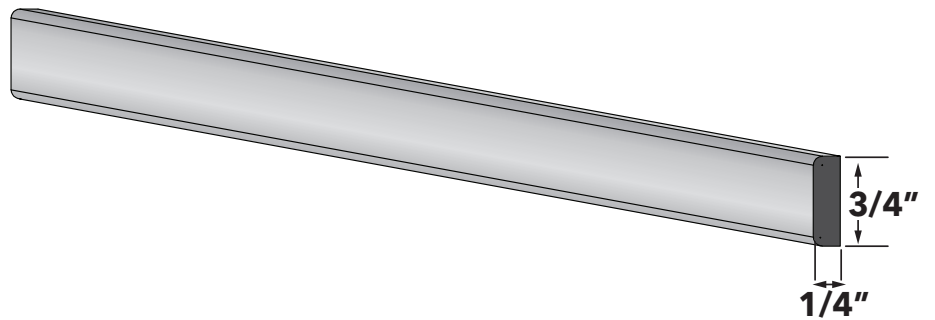

**BATTEN MOULDING
(TRADITIONAL AND CONTEMPORARY)**

ITEM	DESCRIPTION	PRICE GROUP											
		01	02	03	04	05	06	07	08	09	10	11	12
MBM	Batten Moulding, 3/4 x 1/4 x 96	47	47	30	31	28	28	28	33	33	33	35	35