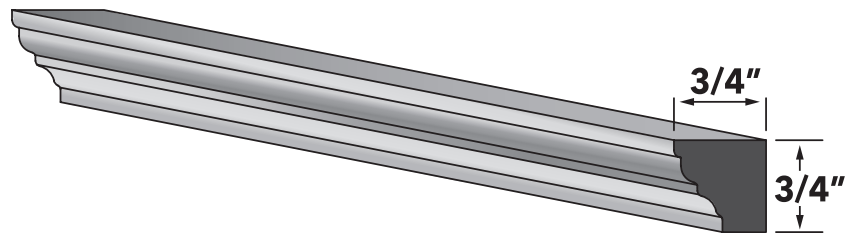

**FURNITURE BASE  
(TRADITIONAL ONLY)**

ITEM	DESCRIPTION	PRICE GROUP											
		01	02	03	04	05	06	07	08	09	10	11	12
MFB	Furniture Base, 4 1/2 x 3/4 x 96	N/A	N/A	N/A	N/A	176	176	N/A	188	188	188	214	214

**SMALL CROWN  
(TRADITIONAL ONLY)**

ITEM	DESCRIPTION	PRICE GROUP											
		01	02	03	04	05	06	07	08	09	10	11	12
MCM1	Small Crown, 3/4 x 3/4 x 96	N/A	N/A	N/A	N/A	93	93	N/A	96	96	96	107	107

**SMALL CROWN  
(TRADITIONAL ONLY)**

ITEM	DESCRIPTION	PRICE GROUP											
		01	02	03	04	05	06	07	08	09	10	11	12
MCM2	Small Crown, 1 3/4 x 1 3/4 x 96	N/A	N/A	N/A	N/A	133	133	N/A	137	137	137	153	153

**CLASSIC CROWN  
(TRADITIONAL ONLY)**

ITEM	DESCRIPTION	PRICE GROUP											
		01	02	03	04	05	06	07	08	09	10	11	12
MCM3	Classic Crown, 2 1/2 x 2 5/8 x 96	N/A	N/A	N/A	N/A	192	192	N/A	199	199	199	220	220

**SMALL SHAKER CROWN  
(TRADITIONAL ONLY)**