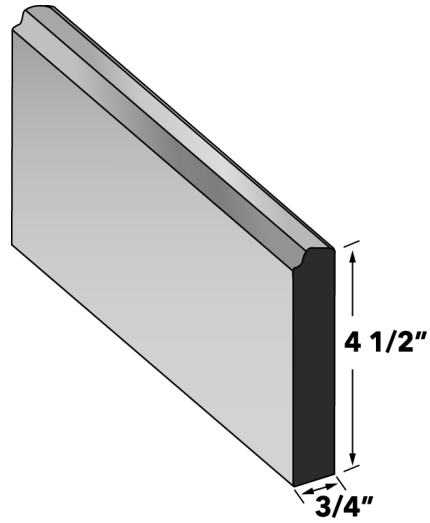

**FURNITURE BASE  
(TRADITIONAL ONLY)**

ITEM	DESCRIPTION	PRICE GROUP											
		01	02	03	04	05	06	07	08	09	10	11	12
MFB	Furniture Base, 4 1/2 x 3/4 x 96	N/A	N/A	N/A	N/A	176	176	N/A	188	188	188	214	214

**SMALL CROWN  
(TRADITIONAL ONLY)**

ITEM	DESCRIPTION	PRICE GROUP											
		01	02	03	04	05	06	07	08	09	10	11	12
MCM1	Small Crown, 3/4 x 3/4 x 96	N/A	N/A	N/A	N/A	93	93	N/A	96	96	96	107	107

**SMALL CROWN  
(TRADITIONAL ONLY)**