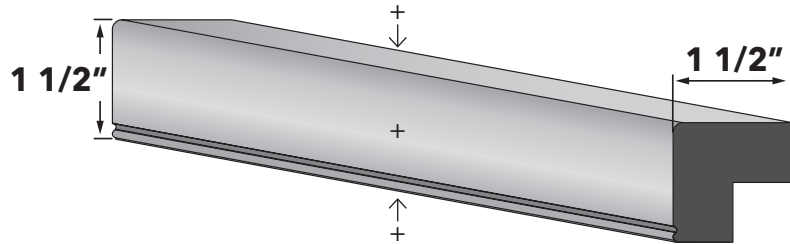

**SMALL BEAD LIGHT RAIL
(TRADITIONAL ONLY)**

+ Indicates finished sides.

ITEM	DESCRIPTION	PRICE GROUP											
		01	02	03	04	05	06	07	08	09	10	11	12
MBLR	Small Bead Light Rail, 1 1/2 x 1 1/2 x 96	N/A	N/A	N/A	N/A	154	154	N/A	159	159	159	176	176