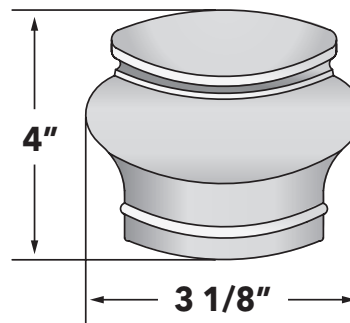

**BUN FEET
(TRADITIONAL ONLY)**

ITEM	DESCRIPTION	PRICE GROUP											
		01	02	03	04	05	06	07	08	09	10	11	12
MBF40	Bun Feet	N/A	N/A	N/A	N/A	150	150	N/A	150	150	150	150	150