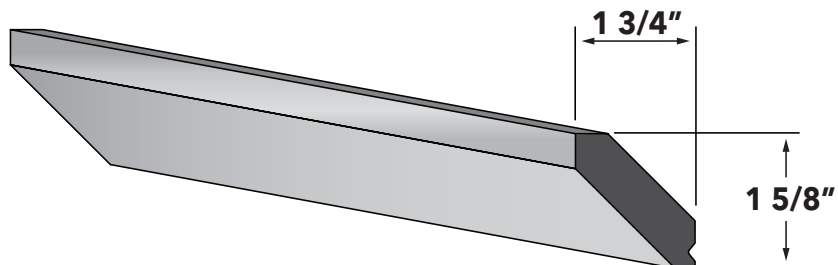

**FURNITURE BASE  
(TRADITIONAL ONLY)**

ITEM	DESCRIPTION	PRICE GROUP											
		01	02	03	04	05	06	07	08	09	10	11	12
MFB	Furniture Base, 4 1/2 x 3/4 x 96	N/A	N/A	N/A	N/A	176	176	N/A	188	188	188	214	214

**SMALL CROWN  
(TRADITIONAL ONLY)**

ITEM	DESCRIPTION	PRICE GROUP											
		01	02	03	04	05	06	07	08	09	10	11	12
MCM1	Small Crown, 3/4 x 3/4 x 96	N/A	N/A	N/A	N/A	93	93	N/A	96	96	96	107	107

**SMALL CROWN  
(TRADITIONAL ONLY)**

ITEM	DESCRIPTION	PRICE GROUP											
		01	02	03	04	05	06	07	08	09	10	11	12
MCM2	Small Crown, 1 3/4 x 1 3/4 x 96	N/A	N/A	N/A	N/A	133	133	N/A	137	137	137	153	153

**CLASSIC CROWN  
(TRADITIONAL ONLY)**

ITEM	DESCRIPTION	PRICE GROUP											
		01	02	03	04	05	06	07	08	09	10	11	12
MCM3	Classic Crown, 2 1/2 x 2 5/8 x 96	N/A	N/A	N/A	N/A	192	192	N/A	199	199	199	220	220

**SMALL SHAKER CROWN  
(TRADITIONAL ONLY)**