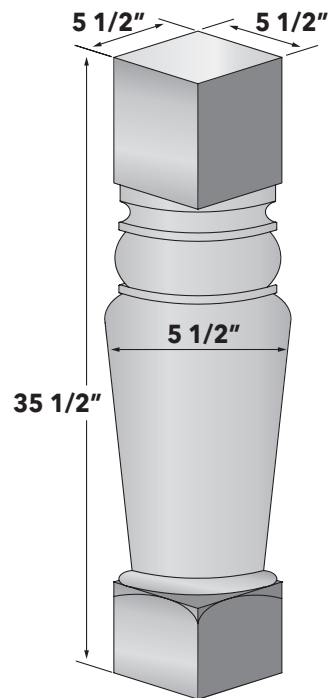

**LARGE SQUARE VALANCE  
(CONTEMPORARY ONLY)**

+ Indicates finished sides.

ITEM	DESCRIPTION	PRICE GROUP											
		01	02	03	04	05	06	07	08	09	10	11	12
MSV4	Large Square Valance, 4 x 1 1/2 x 96	159	159	159	164	N/A	N/A	88	N/A	N/A	N/A	N/A	N/A

ITEM	DESCRIPTION	PRICE GROUP											
		01	02	03	04	05	06	07	08	09	10	11	12
MPC30	3" Post, MPC	N/A	N/A	N/A	N/A	465	465	N/A	465	465	465	465	465

**5 1/2" POST, MPC  
(TRADITIONAL ONLY)**

ITEM	DESCRIPTION	PRICE GROUP											
		01	02	03	04	05	06	07	08	09	10	11	12
MPC55	5 1/2" Post, MPC	N/A	N/A	N/A	N/A	565	565	N/A	565	565	565	565	565

**3" POST, MPT  
(TRADITIONAL ONLY)**

ITEM	DESCRIPTION	PRICE GROUP											
		01	02	03	04	05	06	07	08	09	10	11	12
MPT30	3" Post, MPT	N/A	N/A	N/A	N/A	365	365	N/A	365	365	365	365	365

**5 1/2" POST, MPT  
(TRADITIONAL ONLY)**

ITEM	DESCRIPTION	PRICE GROUP											
		01	02	03	04	05	06	07	08	09	10	11	12
MPT55	5 1/2" Post, MPT	N/A	N/A	N/A	N/A	465	465	N/A	465	465	465	465	465