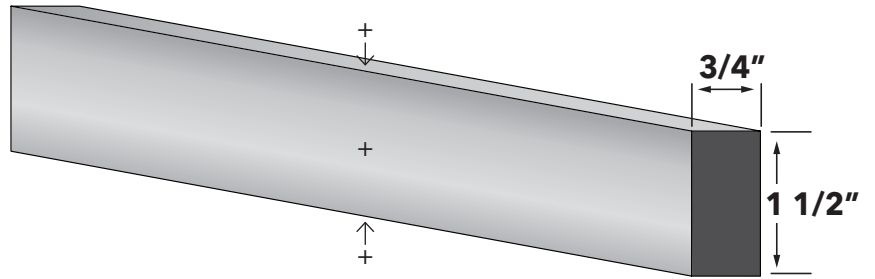

ITEM	DESCRIPTION	PRICE GROUP											
		01	02	03	04	05	06	07	08	09	10	11	12
MBS	Base Shoe 1/2" x 3/4" x 96"	N/A	N/A	N/A	N/A	50	50	N/A	51	51	51	57	57

**COVE TRIM  
(TRADITIONAL ONLY)**

ITEM	DESCRIPTION	PRICE GROUP											
		01	02	03	04	05	06	07	08	09	10	11	12
MCOV	Cove Trim 1/4" x 3/4" x 96"	N/A	N/A	N/A	N/A	81	81	N/A	84	84	84	93	93

**SQUARE MOLDING  
(TRADITIONAL AND CONTEMPORARY)**

+ Indicates finished sides.

ITEM	DESCRIPTION	PRICE GROUP											
		01	02	03	04	05	06	07	08	09	10	11	12
MSM1	Square Moulding, 1 1/2 x 3/4 x 96	53	53	43	44	71	71	71	73	73	73	81	81