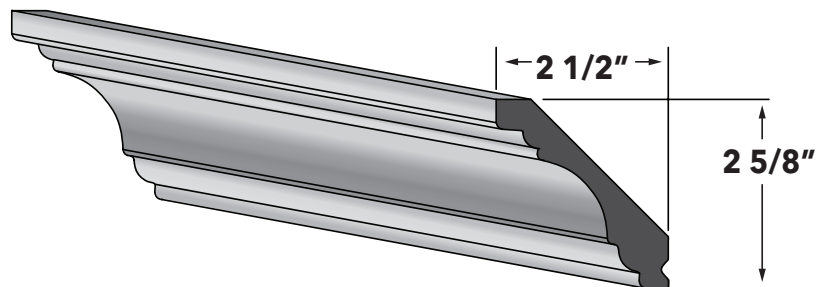

**FURNITURE BASE  
(TRADITIONAL ONLY)**

ITEM	DESCRIPTION	PRICE GROUP											
		01	02	03	04	05	06	07	08	09	10	11	12
MFB	Furniture Base, 4 1/2 x 3/4 x 96	N/A	N/A	N/A	N/A	176	176	N/A	188	188	188	214	214

**SMALL CROWN  
(TRADITIONAL ONLY)**

ITEM	DESCRIPTION	PRICE GROUP											
		01	02	03	04	05	06	07	08	09	10	11	12
MCM1	Small Crown, 3/4 x 3/4 x 96	N/A	N/A	N/A	N/A	93	93	N/A	96	96	96	107	107

**SMALL CROWN  
(TRADITIONAL ONLY)**

ITEM	DESCRIPTION	PRICE GROUP											
		01	02	03	04	05	06	07	08	09	10	11	12
MCM2	Small Crown, 1 3/4 x 1 3/4 x 96	N/A	N/A	N/A	N/A	133	133	N/A	137	137	137	153	153

**CLASSIC CROWN  
(TRADITIONAL ONLY)**

ITEM	DESCRIPTION	PRICE GROUP											
		01	02	03	04	05	06	07	08	09	10	11	12
MCM3	Classic Crown, 2 1/2 x 2 5/8 x 96	N/A	N/A	N/A	N/A	192	192	N/A	199	199	199	220	220

**SMALL SHAKER CROWN  
(TRADITIONAL ONLY)**