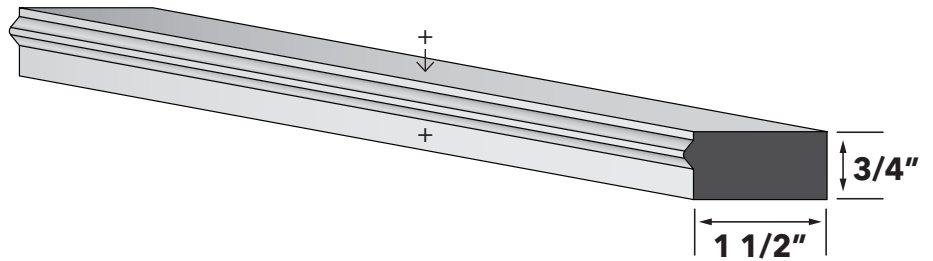

**MOULDING CLEAT
(TRADITIONAL ONLY)**

+ Indicates finished sides.

ITEM	DESCRIPTION	PRICE GROUP											
		01	02	03	04	05	06	07	08	09	10	11	12
MMC	Moulding Cleat, 3/4 x 1 1/2 x 96	N/A	N/A	N/A	N/A	71	71	N/A	73	73	73	81	81