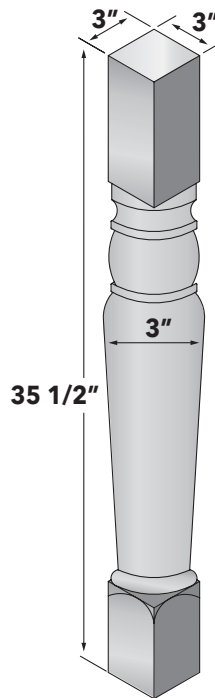

**3" POST, MPT
(TRADITIONAL ONLY)**

ITEM	DESCRIPTION	PRICE GROUP											
		01	02	03	04	05	06	07	08	09	10	11	12
MPT30	3" Post, MPT	N/A	N/A	N/A	N/A	365	365	N/A	365	365	365	365	365