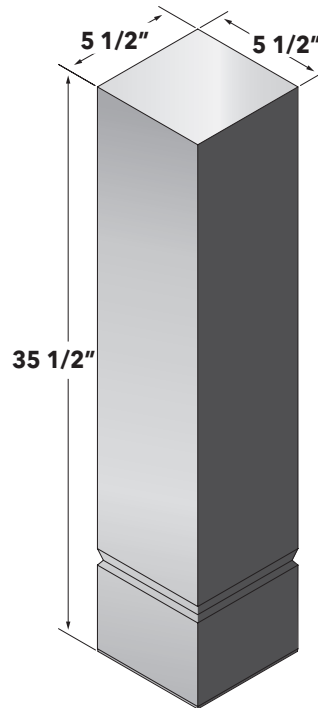

**FURNITURE BASE  
(TRADITIONAL ONLY)**

ITEM	DESCRIPTION	PRICE GROUP											
		01	02	03	04	05	06	07	08	09	10	11	12
MFB	Furniture Base, 4 1/2 x 3/4 x 96	N/A	N/A	N/A	N/A	176	176	N/A	188	188	188	214	214

**LARGE SQUARE VALANCE  
(CONTEMPORARY ONLY)**

+ Indicates finished sides.

ITEM	DESCRIPTION	PRICE GROUP											
		01	02	03	04	05	06	07	08	09	10	11	12
MSV4	Large Square Valance, 4 x 1 1/2 x 96	159	159	159	164	N/A	N/A	88	N/A	N/A	N/A	N/A	N/A

**BUN FEET  
(TRADITIONAL ONLY)**

ITEM	DESCRIPTION	PRICE GROUP											
		01	02	03	04	05	06	07	08	09	10	11	12
MBF40	Bun Feet	N/A	N/A	N/A	N/A	150	150	N/A	150	150	150	150	150

**3" POST, MPC  
(TRADITIONAL ONLY)**

ITEM	DESCRIPTION	PRICE GROUP											
		01	02	03	04	05	06	07	08	09	10	11	12
MPC30	3" Post, MPC	N/A	N/A	N/A	N/A	465	465	N/A	465	465	465	465	465

**5 1/2" POST, MPC  
(TRADITIONAL ONLY)**

ITEM	DESCRIPTION	PRICE GROUP											
		01	02	03	04	05	06	07	08	09	10	11	12
MPC55	5 1/2" Post, MPC	N/A	N/A	N/A	N/A	565	565	N/A	565	565	565	565	565