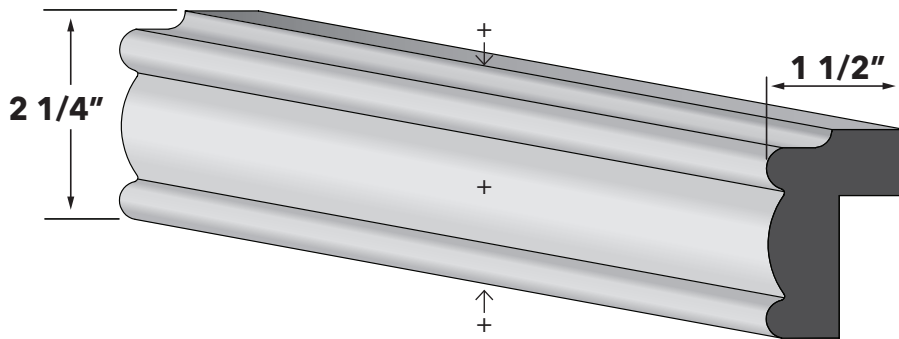

ITEM	DESCRIPTION	PRICE GROUP											
		01	02	03	04	05	06	07	08	09	10	11	12
MCS2	Small Shaker Crown, 1 3/4 x 1 5/8 x 96	N/A	N/A	N/A	N/A	123	123	N/A	127	127	127	141	141

**LARGE SHAKER CROWN  
(TRADITIONAL ONLY)**

ITEM	DESCRIPTION	PRICE GROUP											
		01	02	03	04	05	06	07	08	09	10	11	12
MCS4	Large Shaker Crown, 3 1/8 x 3 x 96	N/A	N/A	N/A	N/A	191	191	N/A	198	198	198	213	213

**OUTSIDE CORNER MOULDING  
(TRADITIONAL ONLY)**

+ Indicates finished sides.

ITEM	DESCRIPTION	PRICE GROUP											
		01	02	03	04	05	06	07	08	09	10	11	12
MLR	Traditional Light Rail, 2 1/4 x 1 1/2 x 96	N/A	N/A	N/A	N/A	170	170	N/A	182	182	182	207	207

**SMALL BEAD LIGHT RAIL  
(TRADITIONAL ONLY)**