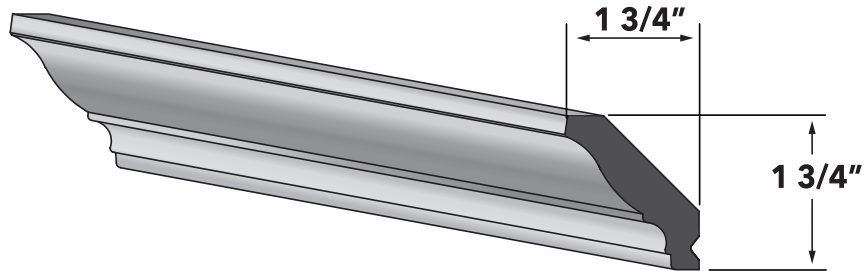

**FURNITURE BASE  
(TRADITIONAL ONLY)**

ITEM	DESCRIPTION	PRICE GROUP											
		01	02	03	04	05	06	07	08	09	10	11	12
MFB	Furniture Base, 4 1/2 x 3/4 x 96	N/A	N/A	N/A	N/A	176	176	N/A	188	188	188	214	214

**SMALL CROWN  
(TRADITIONAL ONLY)**

ITEM	DESCRIPTION	PRICE GROUP											
		01	02	03	04	05	06	07	08	09	10	11	12
MCM1	Small Crown, 3/4 x 3/4 x 96	N/A	N/A	N/A	N/A	93	93	N/A	96	96	96	107	107

**SMALL CROWN  
(TRADITIONAL ONLY)**

ITEM	DESCRIPTION	PRICE GROUP											
		01	02	03	04	05	06	07	08	09	10	11	12
MCM2	Small Crown, 1 3/4 x 1 3/4 x 96	N/A	N/A	N/A	N/A	133	133	N/A	137	137	137	153	153

**CLASSIC CROWN  
(TRADITIONAL ONLY)**