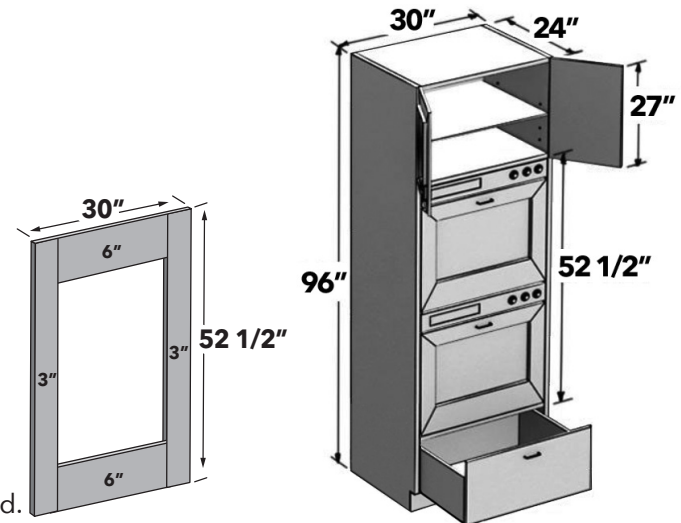

Filler panel included.

ITEM	DESCRIPTION	PRICE GROUP												ADD-ONS			
		01	02	03	04	05	06	07	08	09	10	11	12	PLY	SCH	SCDT	SCMD
TOD3096	Double Oven Tall, 30 X 96 X 24	992	1069	1273	1312	1437	1488	1525	1622	1655	1791	1956	2029	160	33	85	122
FEFB	Finished End Furniture Board	140	140	140	140	160	160	160	160	160	160	200	200	N/A	N/A	N/A	N/A
FEPL	Finished End Plywood	140	140	140	140	160	160	160	160	160	160	200	200	N/A	N/A	N/A	N/A