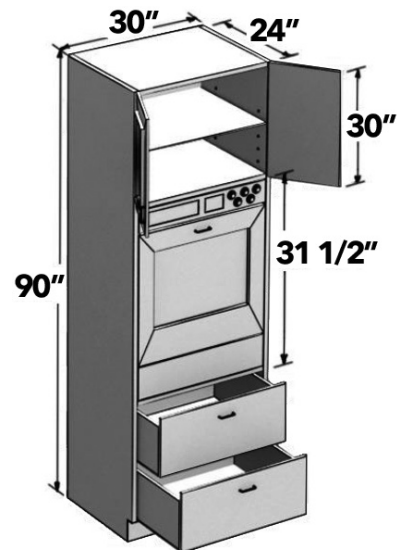

ITEM	DESCRIPTION	PRICE GROUP												ADD-ONS			
		01	02	03	04	05	06	07	08	09	10	11	12	PLY	SCH	SCDT	SCMD
TOS3090	Single Oven Tall, 30 X 90 X 24	1029	1097	1251	1288	1326	1368	1430	1493	1523	1648	1779	1853	155	33	169	244
FEFB	Finished End Furniture Board	120	120	120	120	140	140	140	140	140	140	180	180	N/A	N/A	N/A	N/A
FEPL	Finished End Plywood	120	120	120	120	140	140	140	140	140	140	180	180	N/A	N/A	N/A	N/A