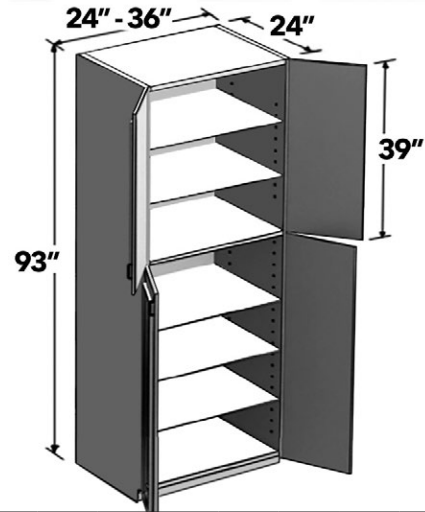

ITEM	DESCRIPTION	PRICE GROUP												ADD-ONS			
		01	02	03	04	05	06	07	08	09	10	11	12	PLY	SCH	SCDT	SCMD
TU2493	Tall (4) Door, 24 X 93 X 24	779	840	1040	1071	1162	1204	1242	1312	1339	1448	1580	1640	177	98	N/A	N/A
TU3093	Tall (4) Door, 30 X 93 X 24	911	981	1209	1245	1390	1441	1482	1570	1602	1734	1898	1968	196	98	N/A	N/A
TU3693	Tall (4) Door, 36 X 93 X 24	1041	1122	1385	1426	1618	1679	1718	1829	1865	2019	2216	2295	216	98	N/A	N/A
FEFB	Finished End Furniture Board	130	130	130	130	150	150	150	150	150	150	190	190	N/A	N/A	N/A	N/A
FEPL	Finished End Plywood	130	130	130	130	150	150	150	150	150	150	190	190	N/A	N/A	N/A	N/A