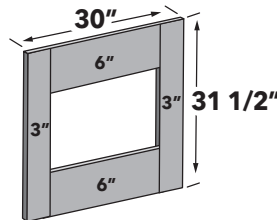

90"H SINGLE OVEN TALL

30" wide 90" high single oven cabinet with a 30" high upper section of two (2) doors, a mid-section opening of 31 1/2" high. Two (2) bottom drawers approximately 12" high each. One (1) matching finished 3" Frame overlay (30"W x 31 1/2"H) included loose. Support shelf not included. Both drawer fronts will match door detail.

Filler panel included.