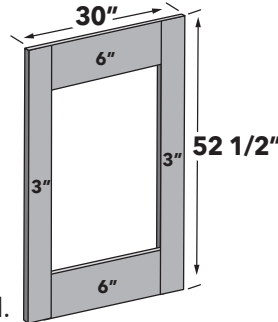

84" H DOUBLE OVEN TALL

30" wide 84" high double oven tall cabinet with a 15" high upper section of two (2) doors, a mid-section opening of 52 1/2" high. One (1) bottom drawer approximately 12"H. One (1) matching finished 3" Frame overlay (30"W x 52 1/2"H) included loose. Support shelf not included. Drawer front will match door detail.

Filler panel included.