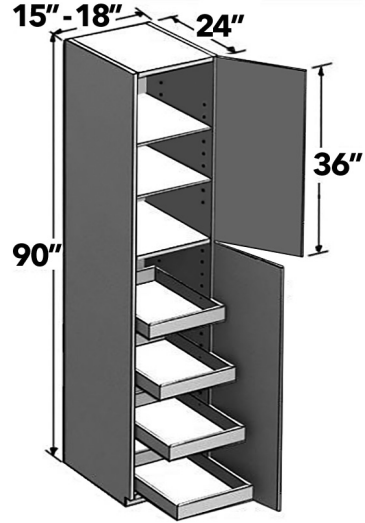

84" H TALL (4) ROLLOUT TRAYS

24" - 36" wide 84" high tall utility cabinet with four (4) doors, one (1) fixed shelf, one (1) adjustable shelf and four (4) rollout trays.

ITEM	DESCRIPTION	PRICE GROUP												ADD-ONS			
		01	02	03	04	05	06	07	08	09	10	11	12	PLY	SCH	SCDT	SCMD
TU2484-4ROT	Tall (4) Door (4) Rollout Tray, 24 X 84 X 24	1217	1291	1511	1556	1550	1593	1628	1693	1727	1808	1889	1941	127	98	280	449
TU3084-4ROT	Tall (4) Door (4) Rollout Tray, 30 X 84 X 24	1410	1495	1727	1779	1830	1882	1919	2000	2040	2137	2243	2303	135	98	281	449
TU3684-4ROT	Tall (4) Door (4) Rollout Tray, 36 X 84 X 24	1604	1700	2022	2082	2109	2170	2212	2308	2354	2468	2596	2664	144	98	290	449
FEFB	Finished End Furniture Board	100	100	100	100	120	120	120	120	120	120	160	160	N/A	N/A	N/A	N/A
FEPL	Finished End Plywood	100	100	100	100	120	120	120	120	120	120	160	160	N/A	N/A	N/A	N/A

90"H TALL (4) ROLLOUT TRAYS

15", 18" wide 90" high tall utility cabinet with two (2) doors, one (1) fixed shelf, two (2) adjustable shelf and four (4) rollout trays. Specify L or R.

ITEM	DESCRIPTION	PRICE GROUP												ADD-ONS			
		01	02	03	04	05	06	07	08	09	10	11	12	PLY	SCH	SCDT	SCMD
TU1590-4ROT	Tall (2) Door (4) Rollout Tray, 15 X 90 X 24	976	1035	1193	1229	1197	1228	1263	1306	1332	1395	1448	1490	126	49	263	449
TU1890-4ROT	Tall (2) Door (4) Rollout Tray, 18 X 90 X 24	1082	1147	1334	1374	1349	1384	1415	1474	1503	1575	1641	1689	131	49	273	449
FEFB	Finished End Furniture Board	120	120	120	120	140	140	140	140	140	140	180	180	N/A	N/A	N/A	N/A
FEPL	Finished End Plywood	120	120	120	120	140	140	140	140	140	140	180	180	N/A	N/A	N/A	N/A