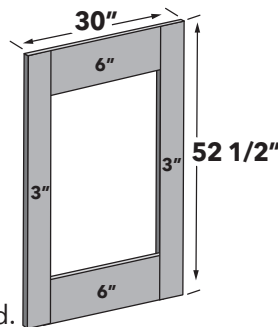

84" H DOUBLE OVEN TALL

30" wide 84" high double oven tall cabinet with a 15" high upper section of two (2) doors, a mid-section opening of 52 1/2" high. One (1) bottom drawer approximately 12"H. One (1) matching finished 3" Frame overlay (30"W x 52 1/2"H) included loose. Support shelf not included. Drawer front will match door detail.

90" H DOUBLE OVEN TALL

30" wide 90" high double oven tall cabinet with a 21" high upper section of two (2) doors, a mid-section opening of 52 1/2" high. One (1) bottom drawer approximately 12" high. One (1) matching finished 3" Frame overlay (30"W x 52 1/2"H) included loose. Support shelf not included. Drawer front will match door detail.