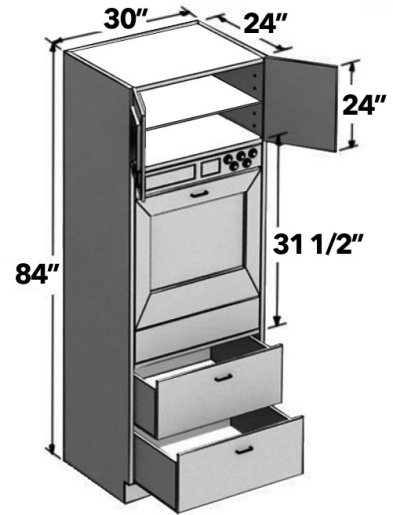

84"H SINGLE OVEN TALL

30" wide 84" high single oven cabinet with a 24" high upper section of two (2) doors, a mid-section opening of 31 1/2" high. Two (2) bottom drawers approximately 12" high each. One (1) matching finished 3" Frame overlay (30"W x 31 1/2"H) included loose. Support shelf not included. Both drawer fronts will match door detail.

ITEM	DESCRIPTION	PRICE GROUP												ADD-ONS			
		01	02	03	04	05	06	07	08	09	10	11	12	PLY	SCH	SCDT	SCMD
TOS3084	Single Oven Tall, 30 X 84 X 24	948	1022	1186	1221	1210	1248	1307	1363	1391	1505	1622	1691	137	33	169	244
FEFB	Finished End Furniture Board	100	100	100	100	120	120	120	120	120	120	160	160	N/A	N/A	N/A	N/A
FEPL	Finished End Plywood	100	100	100	100	120	120	120	120	120	120	160	160	N/A	N/A	N/A	N/A

90"H SINGLE OVEN TALL

30" wide 90" high single oven cabinet with a 30" high upper section of two (2) doors, a mid-section opening of 31 1/2" high. Two (2) bottom drawers approximately 12" high each. One (1) matching finished 3" Frame overlay (30"W x 31 1/2"H) included loose. Support shelf not included. Both drawer fronts will match door detail.

ITEM	DESCRIPTION	PRICE GROUP												ADD-ONS			
		01	02	03	04	05	06	07	08	09	10	11	12	PLY	SCH	SCDT	SCMD
TOS3090	Single Oven Tall, 30 X 90 X 24	1029	1097	1251	1288	1326	1368	1430	1493	1523	1648	1779	1853	155	33	169	244
FEFB	Finished End Furniture Board	120	120	120	120	140	140	140	140	140	140	180	180	N/A	N/A	N/A	N/A
FEPL	Finished End Plywood	120	120	120	120	140	140	140	140	140	140	180	180	N/A	N/A	N/A	N/A