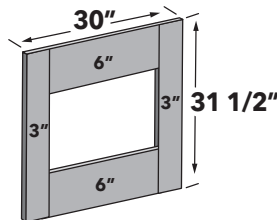

Filler panel included.