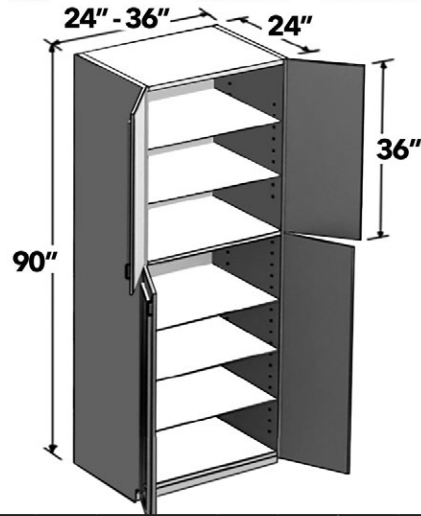

90"H TALL (2) DOORS

15", 18" wide 90" high tall utility cabinet with two (2) doors, one (1) fixed shelf and five (5) adjustable shelves. Specify L or R.

ITEM	DESCRIPTION	PRICE GROUP												ADD-ONS			
		01	02	03	04	05	06	07	08	09	10	11	12	PLY	SCH	SCDT	SCMD
TU1590	Tall (2) Door, 15 X 90 X 24	560	603	761	784	789	816	847	890	908	983	1064	1106	145	49	N/A	N/A
TU1890	Tall (2) Door, 18 X 90 X 24	624	672	859	884	901	931	958	1016	1036	1122	1218	1266	155	49	N/A	N/A
FEFB	Finished End Furniture Board	120	120	120	120	140	140	140	140	140	140	180	180	N/A	N/A	N/A	N/A
FEPL	Finished End Plywood	120	120	120	120	140	140	140	140	140	140	180	180	N/A	N/A	N/A	N/A

90"H TALL (4) DOORS

24" - 36" wide 90" high tall utility cabinet with four (4) doors, one (1) fixed shelf and five (5) adjustable shelves.

ITEM	DESCRIPTION	PRICE GROUP												ADD-ONS			
		01	02	03	04	05	06	07	08	09	10	11	12	PLY	SCH	SCDT	SCMD
TU2490	Tall (4) Door, 24 X 90 X 24	762	822	966	994	1132	1172	1215	1278	1304	1410	1538	1596	174	98	N/A	N/A
TU3090	Tall (4) Door, 30 X 90 X 24	891	960	1101	1134	1355	1404	1449	1530	1560	1689	1848	1916	194	98	N/A	N/A
TU3690	Tall (4) Door, 36 X 90 X 24	1019	1098	1252	1289	1577	1636	1673	1782	1817	1967	2157	2235	213	98	N/A	N/A
FEFB	Finished End Furniture Board	120	120	120	120	140	140	140	140	140	140	180	180	N/A	N/A	N/A	N/A
FEPL	Finished End Plywood	120	120	120	120	140	140	140	140	140	140	180	180	N/A	N/A	N/A	N/A