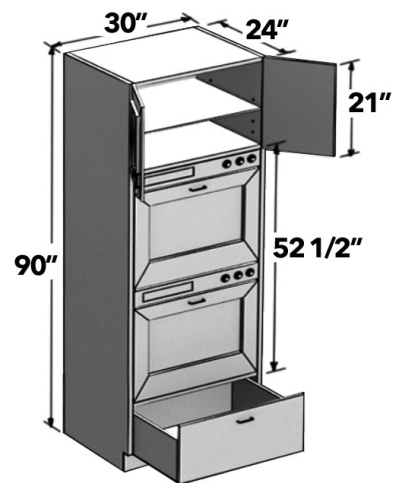

ITEM	DESCRIPTION	PRICE GROUP												ADD-ONS			
		01	02	03	04	05	06	07	08	09	10	11	12	PLY	SCH	SCDT	SCMD
TOD3090	Double Oven Tall, 30 X 90 X 24	950	1023	1213	1249	1357	1405	1440	1532	1563	1691	1844	1914	155	33	85	122
FEFB	Finished End Furniture Board	120	120	120	120	140	140	140	140	140	140	180	180	N/A	N/A	N/A	N/A
FEPL	Finished End Plywood	120	120	120	120	140	140	140	140	140	140	180	180	N/A	N/A	N/A	N/A