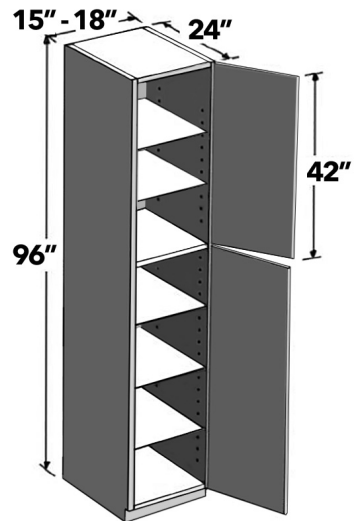

93"H TALL (4) DOORS

24" - 36" wide 93" high tall utility cabinet with four (4) doors, one (1) fixed shelf and five (5) adjustable shelves.

ITEM	DESCRIPTION	PRICE GROUP												ADD-ONS			
		01	02	03	04	05	06	07	08	09	10	11	12	PLY	SCH	SCDT	SCMD
TU2493	Tall (4) Door, 24 X 93 X 24	779	840	1040	1071	1162	1204	1242	1312	1339	1448	1580	1640	177	98	N/A	N/A
TU3093	Tall (4) Door, 30 X 93 X 24	911	981	1209	1245	1390	1441	1482	1570	1602	1734	1898	1968	196	98	N/A	N/A
TU3693	Tall (4) Door, 36 X 93 X 24	1041	1122	1385	1426	1618	1679	1718	1829	1865	2019	2216	2295	216	98	N/A	N/A
FEFB	Finished End Furniture Board	130	130	130	130	150	150	150	150	150	150	190	190	N/A	N/A	N/A	N/A
FEPL	Finished End Plywood	130	130	130	130	150	150	150	150	150	150	190	190	N/A	N/A	N/A	N/A

96" H TALL (2) DOORS

15", 18" wide 96" high tall utility cabinet with two (2) doors, one (1) fixed shelf and five (5) adjustable shelves. Specify L or R.

ITEM	DESCRIPTION	PRICE GROUP												ADD-ONS			
		01	02	03	04	05	06	07	08	09	10	11	12	PLY	SCH	SCDT	SCMD
TU1596	Tall (2) Door, 15 X 96 X 24	588	633	801	825	833	861	891	939	958	1037	1123	1168	150	49	N/A	N/A
TU1896	Tall (2) Door, 18 X 96 X 24	654	704	902	929	950	983	1014	1072	1094	1183	1286	1336	160	49	N/A	N/A
FEFB	Finished End Furniture Board	140	156	127	127	160	160	160	160	160	160	200	200	N/A	N/A	N/A	N/A
FEPL	Finished End Plywood	140	156	127	127	160	160	160	160	160	160	200	200	N/A	N/A	N/A	N/A