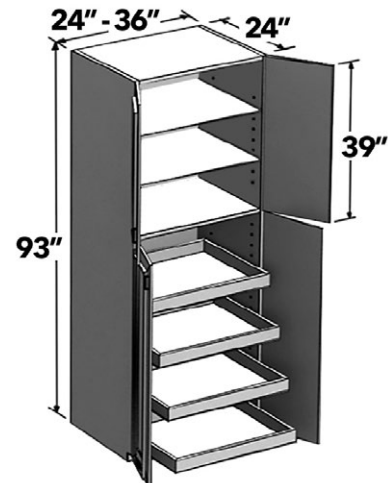

93"H TALL (4) ROLLOUT TRAYS

15", 18" wide 93" high tall utility cabinet with two (2) doors, one (1) fixed shelf, two (2) adjustable shelf and four (4) rollout trays. Specify L or R.

ITEM	DESCRIPTION	PRICE GROUP												ADD-ONS			
		01	02	03	04	05	06	07	08	09	10	11	12	PLY	SCH	SCDT	SCMD
TU1593-4ROT	Tall (2) Door (4) Rollout Tray, 15 X 93 X 24	990	1050	1213	1250	1219	1250	1285	1331	1357	1422	1477	1521	129	49	263	449
TU1893-4ROT	Tall (2) Door (4) Rollout Tray, 18 X 93 X 24	1097	1163	1355	1396	1374	1410	1444	1502	1532	1606	1675	1724	134	49	273	449
FEFB	Finished End Furniture Board	130	130	130	130	150	150	150	150	150	150	190	190	N/A	N/A	N/A	N/A
FEPL	Finished End Plywood	130	130	130	130	150	150	150	150	150	150	190	190	N/A	N/A	N/A	N/A

93"H TALL (4) ROLLOUT TRAYS

24" - 36" wide 93" high tall utility cabinet with four (4) doors, one (1) fixed shelf, two (2) adjustable shelf and four (4) rollout trays.

ITEM	DESCRIPTION	PRICE GROUP												ADD-ONS			
		01	02	03	04	05	06	07	08	09	10	11	12	PLY	SCH	SCDT	SCMD
TU2493-4ROT	Tall (4) Door (4) Rollout Tray, 24 X 93 X 24	1320	1402	1602	1650	1693	1739	1783	1853	1890	1984	2079	2139	145	98	280	449
TU3093-4ROT	Tall (4) Door (4) Rollout Tray, 30 X 93 X 24	1535	1629	1857	1912	2002	2059	2106	2194	2238	2352	2474	2544	156	98	281	449
TU3693-4ROT	Tall (4) Door (4) Rollout Tray, 36 X 93 X 24	1748	1856	2119	2183	2312	2380	2425	2536	2587	2720	2868	2948	166	98	290	449
FEFB	Finished End Furniture Board	130	130	130	130	150	150	150	150	150	150	190	190	N/A	N/A	N/A	N/A
FEPL	Finished End Plywood	130	130	130	130	150	150	150	150	150	150	190	190	N/A	N/A	N/A	N/A