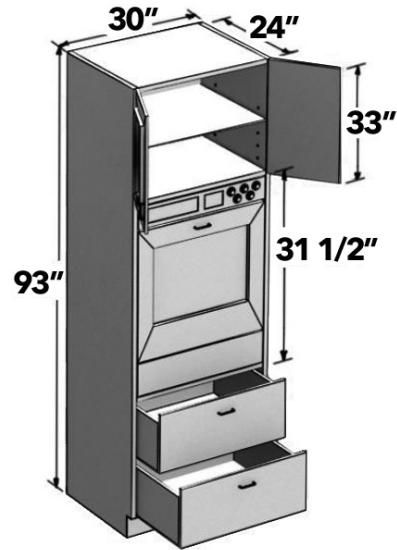

ITEM	DESCRIPTION	PRICE GROUP												ADD-ONS			
		01	02	03	04	05	06	07	08	09	10	11	12	PLY	SCH	SCDT	SCMD
TOS3093	Single Oven Tall, 30 X 93 X 24	1050	1126	1292	1331	1366	1410	1470	1539	1569	1698	1835	1910	157	33	169	244
FEFB	Finished End Furniture Board	130	130	130	130	150	150	150	150	150	150	190	190	N/A	N/A	N/A	N/A
FEPL	Finished End Plywood	130	130	130	130	150	150	150	150	150	150	190	190	N/A	N/A	N/A	N/A

96"H SINGLE OVEN TALL

30" wide 96" high single oven cabinet with a 36" high upper section of two (2) doors, a mid-section opening of 31 1/2" high. Two (2) bottom drawers approximately 12" high each. One (1) matching finished 3" Frame overlay (30"W x 31 1/2"H) included loose. Support shelf not included. Both drawer fronts will match door detail.