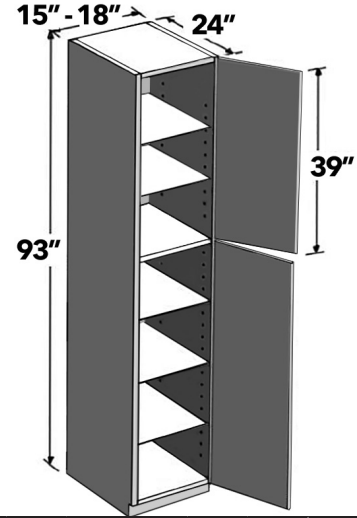

90"H TALL (4) DOORS

24" - 36" wide 90" high tall utility cabinet with four (4) doors, one (1) fixed shelf and five (5) adjustable shelves.

ITEM	DESCRIPTION	PRICE GROUP												ADD-ONS			
		01	02	03	04	05	06	07	08	09	10	11	12	PLY	SCH	SCDT	SCMD
TU2490	Tall (4) Door, 24 X 90 X 24	762	822	966	994	1132	1172	1215	1278	1304	1410	1538	1596	174	98	N/A	N/A
TU3090	Tall (4) Door, 30 X 90 X 24	891	960	1101	1134	1355	1404	1449	1530	1560	1689	1848	1916	194	98	N/A	N/A
TU3690	Tall (4) Door, 36 X 90 X 24	1019	1098	1252	1289	1577	1636	1673	1782	1817	1967	2157	2235	213	98	N/A	N/A
FEFB	Finished End Furniture Board	120	120	120	120	140	140	140	140	140	140	180	180	N/A	N/A	N/A	N/A
FEPL	Finished End Plywood	120	120	120	120	140	140	140	140	140	140	180	180	N/A	N/A	N/A	N/A

93"H TALL (2) DOORS

15", 18" wide 93" high tall utility cabinet with two (2) doors, one (1) fixed shelf and five (5) adjustable shelves. Specify L or R.

ITEM	DESCRIPTION	PRICE GROUP												ADD-ONS			
		01	02	03	04	05	06	07	08	09	10	11	12	PLY	SCH	SCDT	SCMD
TU1593	Tall (2) Door, 15 X 93 X 24	574	618	781	805	811	838	869	915	933	1010	1093	1137	148	49	N/A	N/A
TU1893	Tall (2) Door, 18 X 93 X 24	639	688	880	907	925	957	986	1044	1065	1153	1252	1301	158	49	N/A	N/A
FEFB	Finished End Furniture Board	130	138	124	124	150	150	150	150	150	150	190	190	N/A	N/A	N/A	N/A
FEPL	Finished End Plywood	130	138	124	124	150	150	150	150	150	150	190	190	N/A	N/A	N/A	N/A