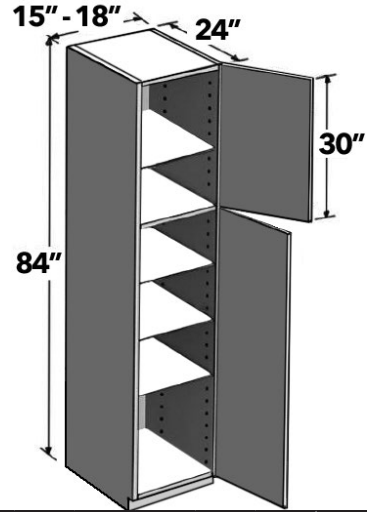

84"H TALL (2) DOORS

15", 18" wide 84" high tall utility cabinet with two (2) doors, one (1) fixed shelf and (4) adjustable shelves. Specify L or R.

ITEM	DESCRIPTION	PRICE GROUP												ADD-ONS			
		01	02	03	04	05	06	07	08	09	10	11	12	PLY	SCH	SCDT	SCMD
TU1584	Tall (2) Door, 15 X 84 X 24	501	540	685	705	715	739	763	806	822	890	965	1003	126	49	N/A	N/A
TU1884	Tall (2) Door, 18 X 84 X 24	556	599	770	793	814	842	862	918	937	1014	1103	1145	134	49	N/A	N/A
FEFB	Finished End Furniture Board	100	100	100	100	120	120	120	120	120	120	160	160	N/A	N/A	N/A	N/A
FEPL	Finished End Plywood	100	100	100	100	120	120	120	120	120	120	160	160	N/A	N/A	N/A	N/A

84"H TALL (4) DOORS

24" - 36" wide 84" high tall utility cabinet with four (4) doors, one (1) fixed shelf and four (4) adjustable shelves.

ITEM	DESCRIPTION	PRICE GROUP												ADD-ONS			
		01	02	03	04	05	06	07	08	09	10	11	12	PLY	SCH	SCDT	SCMD
TU2484	Tall (4) Door, 24 X 84 X 24	676	729	949	978	1020	1058	1087	1152	1175	1272	1390	1442	148	98	N/A	N/A
TU3084	Tall (4) Door, 30 X 84 X 24	786	847	1079	1111	1218	1264	1295	1376	1403	1519	1667	1727	162	98	N/A	N/A
TU3684	Tall (4) Door, 36 X 84 X 24	896	966	1287	1326	1416	1470	1505	1601	1633	1767	1943	2011	177	98	N/A	N/A
FEFB	Finished End Furniture Board	100	100	100	100	120	120	120	120	120	120	160	160	N/A	N/A	N/A	N/A
FEPL	Finished End Plywood	100	100	100	100	120	120	120	120	120	120	160	160	N/A	N/A	N/A	N/A