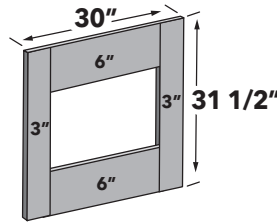

96" H TALL (4) ROLLOUT TRAYS

15", 18" wide 96" high tall utility cabinet with two (2) doors, one (1) fixed shelf, two (2) adjustable shelves and four (4) rollout trays. Specify L or R.

ITEM	DESCRIPTION	PRICE GROUP												ADD-ONS			
		01	02	03	04	05	06	07	08	09	10	11	12	PLY	SCH	SCDT	SCMD
TU1596-4ROT	Tall (2) Door (4) Rollout Tray, 15 X 96 X 24	1004	1065	1233	1270	1241	1273	1307	1355	1382	1449	1507	1552	131	49	263	449
TU1896-4ROT	Tall (2) Door (4) Rollout Tray, 18 X 96 X 24	1112	1179	1377	1418	1398	1436	1472	1530	1560	1637	1709	1759	137	49	273	449
FEFB	Finished End Furniture Board	140	140	140	140	160	160	160	160	160	160	200	200	N/A	N/A	N/A	N/A
FEPL	Finished End Plywood	140	140	140	140	160	160	160	160	160	160	200	200	N/A	N/A	N/A	N/A

96" H TALL (4) ROLLOUT TRAYS

24" - 36" wide 96" high tall utility cabinet with four (4) doors, one (1) fixed shelf, two (2) adjustable shelves and four (4) rollout trays.

ITEM	DESCRIPTION	PRICE GROUP												ADD-ONS			
		01	02	03	04	05	06	07	08	09	10	11	12	PLY	SCH	SCDT	SCMD
TU2496-4ROT	Tall (4) Door (4) Rollout Tray, 24 X 96 X 24	1337	1420	1676	1726	1723	1771	1810	1888	1925	2022	2122	2183	147	98	280	449
TU3096-4ROT	Tall (4) Door (4) Rollout Tray, 30 X 96 X 24	1554	1649	1965	2023	2038	2097	2139	2235	2280	2397	2525	2596	158	98	281	449
TU3696-4ROT	Tall (4) Door (4) Rollout Tray, 36 X 96 X 24	1770	1879	2252	2319	2353	2424	2469	2583	2635	2772	2927	3009	187	98	290	449
FEFB	Finished End Furniture Board	140	140	140	140	160	160	160	160	160	160	200	200	N/A	N/A	N/A	N/A
FEPL	Finished End Plywood	140	140	140	140	160	160	160	160	160	160	200	200	N/A	N/A	N/A	N/A

84"H SINGLE OVEN TALL

30" wide 84" high single oven cabinet with a 24" high upper section of two (2) doors, a mid-section opening of 31 1/2" high. Two (2) bottom drawers approximately 12" high each. One (1) matching finished 3" Frame overlay (30"W x 31 1/2"H) included loose. Support shelf not included. Both drawer fronts will match door detail.