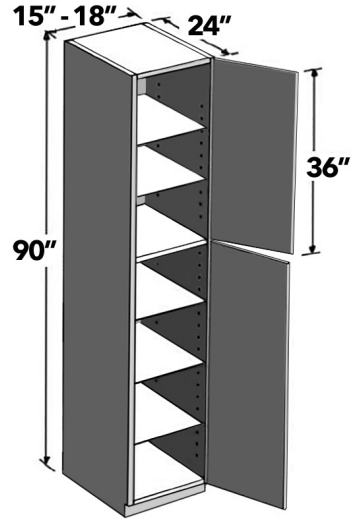

84"H TALL (4) DOORS

24" - 36" wide 84" high tall utility cabinet with four (4) doors, one (1) fixed shelf and four (4) adjustable shelves.

ITEM	DESCRIPTION	PRICE GROUP												ADD-ONS			
		01	02	03	04	05	06	07	08	09	10	11	12	PLY	SCH	SCDT	SCMD
TU2484	Tall (4) Door, 24 X 84 X 24	676	729	949	978	1020	1058	1087	1152	1175	1272	1390	1442	148	98	N/A	N/A
TU3084	Tall (4) Door, 30 X 84 X 24	786	847	1079	1111	1218	1264	1295	1376	1403	1519	1667	1727	162	98	N/A	N/A
TU3684	Tall (4) Door, 36 X 84 X 24	896	966	1287	1326	1416	1470	1505	1601	1633	1767	1943	2011	177	98	N/A	N/A
FEFB	Finished End Furniture Board	100	100	100	100	120	120	120	120	120	120	160	160	N/A	N/A	N/A	N/A
FEPL	Finished End Plywood	100	100	100	100	120	120	120	120	120	120	160	160	N/A	N/A	N/A	N/A

90"H TALL (2) DOORS

15", 18" wide 90" high tall utility cabinet with two (2) doors, one (1) fixed shelf and five (5) adjustable shelves. Specify L or R.

ITEM	DESCRIPTION	PRICE GROUP												ADD-ONS			
		01	02	03	04	05	06	07	08	09	10	11	12	PLY	SCH	SCDT	SCMD
TU1590	Tall (2) Door, 15 X 90 X 24	560	603	761	784	789	816	847	890	908	983	1064	1106	145	49	N/A	N/A
TU1890	Tall (2) Door, 18 X 90 X 24	624	672	859	884	901	931	958	1016	1036	1122	1218	1266	155	49	N/A	N/A
FEFB	Finished End Furniture Board	120	120	120	120	140	140	140	140	140	140	180	180	N/A	N/A	N/A	N/A
FEPL	Finished End Plywood	120	120	120	120	140	140	140	140	140	140	180	180	N/A	N/A	N/A	N/A