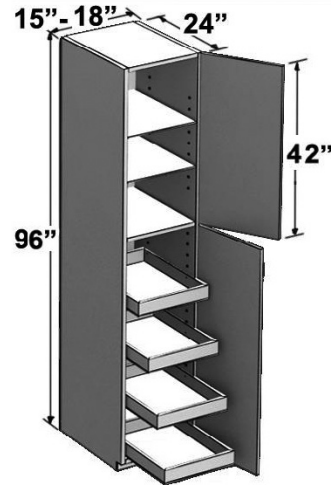

93"H TALL (4) ROLLOUT TRAYS

24" - 36" wide 93" high tall utility cabinet with four (4) doors, one (1) fixed shelf, two (2) adjustable shelf and four (4) rollout trays.

ITEM	DESCRIPTION	PRICE GROUP												ADD-ONS			
		01	02	03	04	05	06	07	08	09	10	11	12	PLY	SCH	SCDT	SCMD
TU2493-4ROT	Tall (4) Door (4) Rollout Tray, 24 X 93 X 24	1320	1402	1602	1650	1693	1739	1783	1853	1890	1984	2079	2139	145	98	280	449
TU3093-4ROT	Tall (4) Door (4) Rollout Tray, 30 X 93 X 24	1535	1629	1857	1912	2002	2059	2106	2194	2238	2352	2474	2544	156	98	281	449
TU3693-4ROT	Tall (4) Door (4) Rollout Tray, 36 X 93 X 24	1748	1856	2119	2183	2312	2380	2425	2536	2587	2720	2868	2948	166	98	290	449
FEFB	Finished End Furniture Board	130	130	130	130	150	150	150	150	150	150	190	190	N/A	N/A	N/A	N/A
FEPL	Finished End Plywood	130	130	130	130	150	150	150	150	150	150	190	190	N/A	N/A	N/A	N/A

96" H TALL (4) ROLLOUT TRAYS

15", 18" wide 96" high tall utility cabinet with two (2) doors, one (1) fixed shelf, two (2) adjustable shelves and four (4) rollout trays. Specify L or R.

ITEM	DESCRIPTION	PRICE GROUP												ADD-ONS			
		01	02	03	04	05	06	07	08	09	10	11	12	PLY	SCH	SCDT	SCMD
TU1596-4ROT	Tall (2) Door (4) Rollout Tray, 15 X 96 X 24	1004	1065	1233	1270	1241	1273	1307	1355	1382	1449	1507	1552	131	49	263	449
TU1896-4ROT	Tall (2) Door (4) Rollout Tray, 18 X 96 X 24	1112	1179	1377	1418	1398	1436	1472	1530	1560	1637	1709	1759	137	49	273	449
FEFB	Finished End Furniture Board	140	140	140	140	160	160	160	160	160	160	200	200	N/A	N/A	N/A	N/A
FEPL	Finished End Plywood	140	140	140	140	160	160	160	160	160	160	200	200	N/A	N/A	N/A	N/A