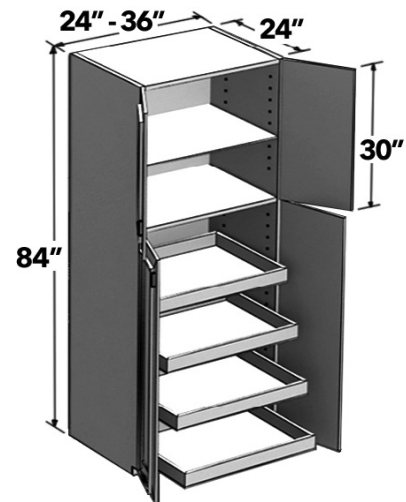

84" H TALL (4) ROLLOUT TRAYS

15", 18" wide 84" high tall utility cabinet with two (2) doors, one (1) fixed shelf, (1) adjustable shelf and four (4) rollout trays. Specify L or R.

ITEM	DESCRIPTION	PRICE GROUP												ADD-ONS			
		01	02	03	04	05	06	07	08	09	10	11	12	PLY	SCH	SCDT	SCMD
TU1584-4ROT	Tall (2) Door (4) Rollout Tray, 15 X 84 X 24	917	972	1117	1150	1123	1151	1179	1222	1246	1302	1349	1387	113	49	263	449
TU1884-4ROT	Tall (2) Door (4) Rollout Tray, 18 X 84 X 24	1014	1075	1245	1283	1263	1295	1320	1376	1403	1467	1525	1568	118	49	273	449
FEFB	Finished End Furniture Board	100	100	100	100	120	120	120	120	120	120	160	160	N/A	N/A	N/A	N/A
FEPL	Finished End Plywood	100	100	100	100	120	120	120	120	120	120	160	160	N/A	N/A	N/A	N/A

84" H TALL (4) ROLLOUT TRAYS

24" - 36" wide 84" high tall utility cabinet with four (4) doors, one (1) fixed shelf, one (1) adjustable shelf and four (4) rollout trays.

ITEM	DESCRIPTION	PRICE GROUP												ADD-ONS			
		01	02	03	04	05	06	07	08	09	10	11	12	PLY	SCH	SCDT	SCMD
TU2484-4ROT	Tall (4) Door (4) Rollout Tray, 24 X 84 X 24	1217	1291	1511	1556	1550	1593	1628	1693	1727	1808	1889	1941	127	98	280	449
TU3084-4ROT	Tall (4) Door (4) Rollout Tray, 30 X 84 X 24	1410	1495	1727	1779	1830	1882	1919	2000	2040	2137	2243	2303	135	98	281	449
TU3684-4ROT	Tall (4) Door (4) Rollout Tray, 36 X 84 X 24	1604	1700	2022	2082	2109	2170	2212	2308	2354	2468	2596	2664	144	98	290	449
FEFB	Finished End Furniture Board	100	100	100	100	120	120	120	120	120	120	160	160	N/A	N/A	N/A	N/A
FEPL	Finished End Plywood	100	100	100	100	120	120	120	120	120	120	160	160	N/A	N/A	N/A	N/A