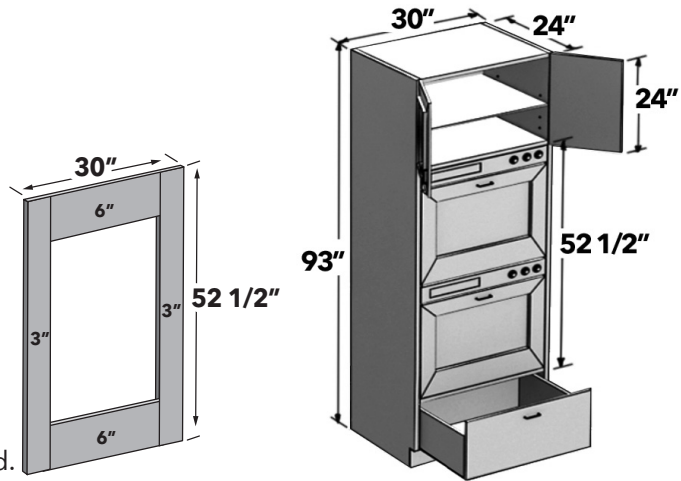

93"H DOUBLE OVEN TALL

30" wide 93" high double oven tall cabinet with a 21" high upper section of two (2) doors, a mid-section opening of 52 1/2" high. One (1) bottom drawer approximately 12" high. One (1) matching finished 3" Frame overlay (30"W x 52 1/2"H) included loose. Support shelf not included. Drawer front will match door detail.

Filler panel included.

ITEM	DESCRIPTION	PRICE GROUP												ADD-ONS			
		01	02	03	04	05	06	07	08	09	10	11	12	PLY	SCH	SCDT	SCMD
TOD3093	Double Oven Tall, 30 X 93 X 24	971	1046	1243	1280	1397	1447	1483	1577	1609	1741	1900	1972	156	33	85	122
FEFB	Finished End Furniture Board	130	130	130	130	150	150	150	150	150	150	190	190	N/A	N/A	N/A	N/A
FEPL	Finished End Plywood	130	130	130	130	150	150	150	150	150	150	190	190	N/A	N/A	N/A	N/A

96"H DOUBLE OVEN TALL

30" wide 96" high double oven tall cabinet with a 27" high upper section of two (2) doors, a mid-section opening of 52 1/2" high. One (1) bottom drawer approximately 12" high. One (1) matching finished 3" Frame overlay (30"W x 52 1/2"H) included loose. Support shelf not included. Drawer front will match door detail.