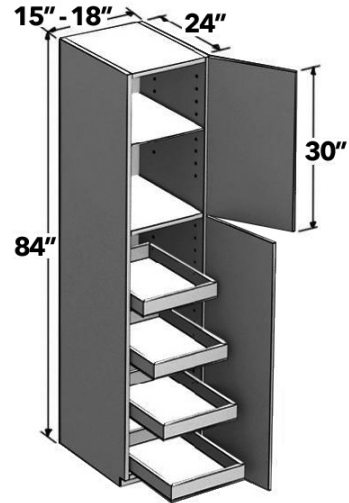

96" H TALL (4) DOORS

24" - 36" wide 96" high tall utility cabinet with four (4) doors, one (1) fixed shelf and five (5) adjustable shelves.

ITEM	DESCRIPTION	PRICE GROUP												ADD-ONS			
		01	02	03	04	05	06	07	08	09	10	11	12	PLY	SCH	SCDT	SCMD
TU2496	Tall (4) Door, 24 X 96 X 24	797	859	1115	1148	1192	1235	1269	1347	1374	1486	1622	1684	179	98	N/A	N/A
TU3096	Tall (4) Door, 30 X 96 X 24	930	1001	1317	1356	1426	1479	1515	1611	1643	1779	1949	2020	198	98	N/A	N/A
TU3696	Tall (4) Door, 36 X 96 X 24	1063	1145	1517	1563	1660	1723	1762	1876	1914	2071	2274	2356	217	98	N/A	N/A
FEFB	Finished End Furniture Board	140	140	140	140	160	160	160	160	160	160	200	200	N/A	N/A	N/A	N/A
FEPL	Finished End Plywood	140	140	140	140	160	160	160	160	160	160	200	200	N/A	N/A	N/A	N/A

84" H TALL (4) ROLLOUT TRAYS

15", 18" wide 84" high tall utility cabinet with two (2) doors, one (1) fixed shelf, (1) adjustable shelf and four (4) rollout trays. Specify L or R.

ITEM	DESCRIPTION	PRICE GROUP												ADD-ONS			
		01	02	03	04	05	06	07	08	09	10	11	12	PLY	SCH	SCDT	SCMD
TU1584-4ROT	Tall (2) Door (4) Rollout Tray, 15 X 84 X 24	917	972	1117	1150	1123	1151	1179	1222	1246	1302	1349	1387	113	49	263	449
TU1884-4ROT	Tall (2) Door (4) Rollout Tray, 18 X 84 X 24	1014	1075	1245	1283	1263	1295	1320	1376	1403	1467	1525	1568	118	49	273	449
FEFB	Finished End Furniture Board	100	100	100	100	120	120	120	120	120	120	160	160	N/A	N/A	N/A	N/A
FEPL	Finished End Plywood	100	100	100	100	120	120	120	120	120	120	160	160	N/A	N/A	N/A	N/A