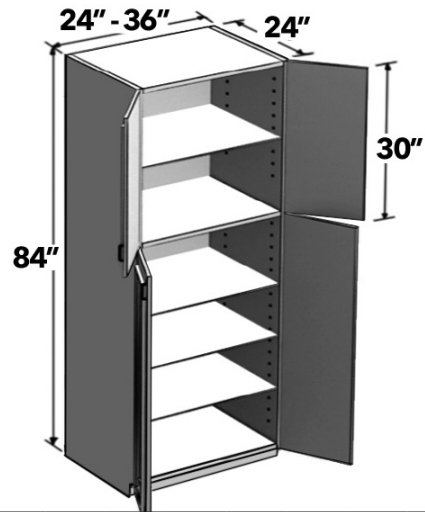

84"H TALL (2) DOORS

15", 18" wide 84" high tall utility cabinet with two (2) doors, one (1) fixed shelf and (4) adjustable shelves. Specify L or R.

ITEM	DESCRIPTION	PRICE GROUP												ADD-ONS			
		01	02	03	04	05	06	07	08	09	10	11	12	PLY	SCH	SCDT	SCMD
TU1584	Tall (2) Door, 15 X 84 X 24	501	540	685	705	715	739	763	806	822	890	965	1003	126	49	N/A	N/A
TU1884	Tall (2) Door, 18 X 84 X 24	556	599	770	793	814	842	862	918	937	1014	1103	1145	134	49	N/A	N/A
FEFB	Finished End Furniture Board	100	100	100	100	120	120	120	120	120	120	160	160	N/A	N/A	N/A	N/A
FEPL	Finished End Plywood	100	100	100	100	120	120	120	120	120	120	160	160	N/A	N/A	N/A	N/A

84"H TALL (4) DOORS

24" - 36" wide 84" high tall utility cabinet with four (4) doors, one (1) fixed shelf and four (4) adjustable shelves.

ITEM	DESCRIPTION	PRICE GROUP												ADD-ONS			
		01	02	03	04	05	06	07	08	09	10	11	12	PLY	SCH	SCDT	SCMD
TU2484	Tall (4) Door, 24 X 84 X 24	676	729	949	978	1020	1058	1087	1152	1175	1272	1390	1442	148	98	N/A	N/A
TU3084	Tall (4) Door, 30 X 84 X 24	786	847	1079	1111	1218	1264	1295	1376	1403	1519	1667	1727	162	98	N/A	N/A
TU3684	Tall (4) Door, 36 X 84 X 24	896	966	1287	1326	1416	1470	1505	1601	1633	1767	1943	2011	177	98	N/A	N/A
FEFB	Finished End Furniture Board	100	100	100	100	120	120	120	120	120	120	160	160	N/A	N/A	N/A	N/A
FEPL	Finished End Plywood	100	100	100	100	120	120	120	120	120	120	160	160	N/A	N/A	N/A	N/A