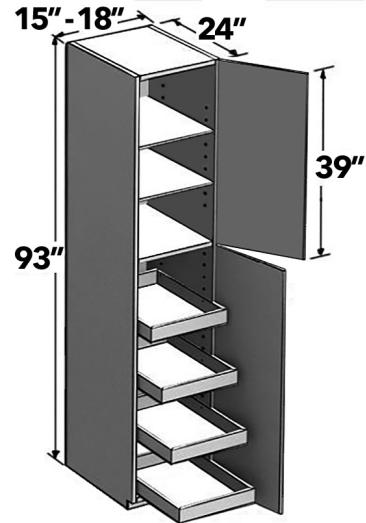

90"H TALL (4) ROLLOUT TRAYS

24" - 36" wide 90" high tall utility cabinet with four (4) doors, one (1) fixed shelf, two (2) adjustable shelf and four (4) rollout trays.

ITEM	DESCRIPTION	PRICE GROUP												ADD-ONS			
		01	02	03	04	05	06	07	08	09	10	11	12	PLY	SCH	SCDT	SCMD
TU2490-4ROT	Tall (4) Door (4) Rollout Tray, 24 X 90 X 24	1303	1383	1527	1573	1663	1708	1756	1819	1855	1946	2037	2096	142	98	280	449
TU3090-4ROT	Tall (4) Door (4) Rollout Tray, 30 X 90 X 24	1515	1608	1749	1801	1967	2022	2073	2154	2197	2307	2424	2492	153	98	281	449
TU3690-4ROT	Tall (4) Door (4) Rollout Tray, 36 X 90 X 24	1726	1833	1986	2046	2271	2336	2381	2489	2538	2668	2810	2888	165	98	290	449
FEFB	Finished End Furniture Board	120	120	120	120	140	140	140	140	140	140	180	180	N/A	N/A	N/A	N/A
FEPL	Finished End Plywood	120	120	120	120	140	140	140	140	140	140	180	180	N/A	N/A	N/A	N/A

93"H TALL (4) ROLLOUT TRAYS

15", 18" wide 93" high tall utility cabinet with two (2) doors, one (1) fixed shelf, two (2) adjustable shelf and four (4) rollout trays. Specify L or R.

ITEM	DESCRIPTION	PRICE GROUP												ADD-ONS			
		01	02	03	04	05	06	07	08	09	10	11	12	PLY	SCH	SCDT	SCMD
TU1593-4ROT	Tall (2) Door (4) Rollout Tray, 15 X 93 X 24	990	1050	1213	1250	1219	1250	1285	1331	1357	1422	1477	1521	129	49	263	449
TU1893-4ROT	Tall (2) Door (4) Rollout Tray, 18 X 93 X 24	1097	1163	1355	1396	1374	1410	1444	1502	1532	1606	1675	1724	134	49	273	449
FEFB	Finished End Furniture Board	130	130	130	130	150	150	150	150	150	150	190	190	N/A	N/A	N/A	N/A
FEPL	Finished End Plywood	130	130	130	130	150	150	150	150	150	150	190	190	N/A	N/A	N/A	N/A