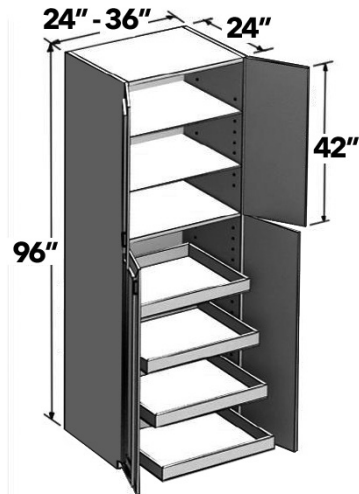

96" H TALL (4) ROLLOUT TRAYS

15", 18" wide 96" high tall utility cabinet with two (2) doors, one (1) fixed shelf, two (2) adjustable shelves and four (4) rollout trays. Specify L or R.

ITEM	DESCRIPTION	PRICE GROUP												ADD-ONS			
		01	02	03	04	05	06	07	08	09	10	11	12	PLY	SCH	SCDT	SCMD
TU1596-4ROT	Tall (2) Door (4) Rollout Tray, 15 X 96 X 24	1004	1065	1233	1270	1241	1273	1307	1355	1382	1449	1507	1552	131	49	263	449
TU1896-4ROT	Tall (2) Door (4) Rollout Tray, 18 X 96 X 24	1112	1179	1377	1418	1398	1436	1472	1530	1560	1637	1709	1759	137	49	273	449
FEFB	Finished End Furniture Board	140	140	140	140	160	160	160	160	160	160	200	200	N/A	N/A	N/A	N/A
FEPL	Finished End Plywood	140	140	140	140	160	160	160	160	160	160	200	200	N/A	N/A	N/A	N/A

96" H TALL (4) ROLLOUT TRAYS

24" - 36" wide 96" high tall utility cabinet with four (4) doors, one (1) fixed shelf, two (2) adjustable shelves and four (4) rollout trays.

ITEM	DESCRIPTION	PRICE GROUP												ADD-ONS			
		01	02	03	04	05	06	07	08	09	10	11	12	PLY	SCH	SCDT	SCMD
TU2496-4ROT	Tall (4) Door (4) Rollout Tray, 24 X 96 X 24	1337	1420	1676	1726	1723	1771	1810	1888	1925	2022	2122	2183	147	98	280	449
TU3096-4ROT	Tall (4) Door (4) Rollout Tray, 30 X 96 X 24	1554	1649	1965	2023	2038	2097	2139	2235	2280	2397	2525	2596	158	98	281	449
TU3696-4ROT	Tall (4) Door (4) Rollout Tray, 36 X 96 X 24	1770	1879	2252	2319	2353	2424	2469	2583	2635	2772	2927	3009	187	98	290	449
FEFB	Finished End Furniture Board	140	140	140	140	160	160	160	160	160	160	200	200	N/A	N/A	N/A	N/A
FEPL	Finished End Plywood	140	140	140	140	160	160	160	160	160	160	200	200	N/A	N/A	N/A	N/A