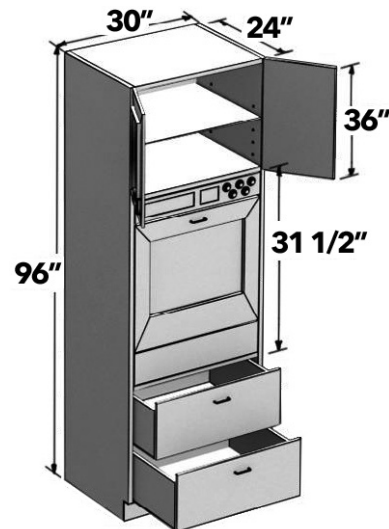

ITEM	DESCRIPTION	PRICE GROUP												ADD-ONS			
		01	02	03	04	05	06	07	08	09	10	11	12	PLY	SCH	SCDT	SCMD
TOS3096	Single Oven Tall, 30 X 96 X 24	1071	1155	1334	1374	1406	1451	1509	1584	1616	1749	1891	1968	160	33	169	244
FEFB	Finished End Furniture Board	140	140	140	140	160	160	160	160	160	160	200	200	N/A	N/A	N/A	N/A
FEPL	Finished End Plywood	140	140	140	140	160	160	160	160	160	160	200	200	N/A	N/A	N/A	N/A