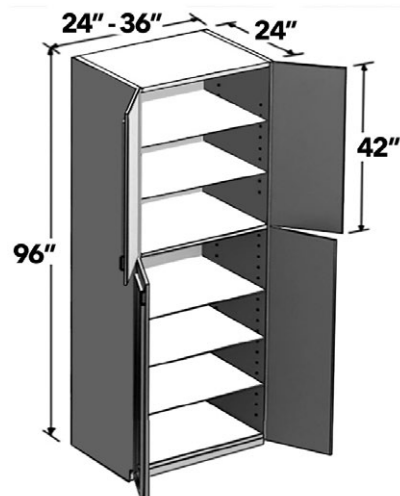

96" H TALL (2) DOORS

15", 18" wide 96" high tall utility cabinet with two (2) doors, one (1) fixed shelf and five (5) adjustable shelves. Specify L or R.

ITEM	DESCRIPTION	PRICE GROUP												ADD-ONS			
		01	02	03	04	05	06	07	08	09	10	11	12	PLY	SCH	SCDT	SCMD
TU1596	Tall (2) Door, 15 X 96 X 24	588	633	801	825	833	861	891	939	958	1037	1123	1168	150	49	N/A	N/A
TU1896	Tall (2) Door, 18 X 96 X 24	654	704	902	929	950	983	1014	1072	1094	1183	1286	1336	160	49	N/A	N/A
FEFB	Finished End Furniture Board	140	156	127	127	160	160	160	160	160	160	200	200	N/A	N/A	N/A	N/A
FEPL	Finished End Plywood	140	156	127	127	160	160	160	160	160	160	200	200	N/A	N/A	N/A	N/A

96" H TALL (4) DOORS

24" - 36" wide 96" high tall utility cabinet with four (4) doors, one (1) fixed shelf and five (5) adjustable shelves.

ITEM	DESCRIPTION	PRICE GROUP												ADD-ONS			
		01	02	03	04	05	06	07	08	09	10	11	12	PLY	SCH	SCDT	SCMD
TU2496	Tall (4) Door, 24 X 96 X 24	797	859	1115	1148	1192	1235	1269	1347	1374	1486	1622	1684	179	98	N/A	N/A
TU3096	Tall (4) Door, 30 X 96 X 24	930	1001	1317	1356	1426	1479	1515	1611	1643	1779	1949	2020	198	98	N/A	N/A
TU3696	Tall (4) Door, 36 X 96 X 24	1063	1145	1517	1563	1660	1723	1762	1876	1914	2071	2274	2356	217	98	N/A	N/A
FEFB	Finished End Furniture Board	140	140	140	140	160	160	160	160	160	160	200	200	N/A	N/A	N/A	N/A
FEPL	Finished End Plywood	140	140	140	140	160	160	160	160	160	160	200	200	N/A	N/A	N/A	N/A