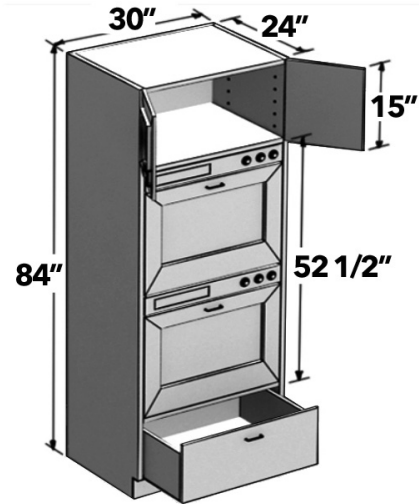

ITEM	DESCRIPTION	PRICE GROUP												ADD-ONS			
		01	02	03	04	05	06	07	08	09	10	11	12	PLY	SCH	SCDT	SCMD
TOD3084	Double Oven Tall, 30 X 84 X 24	869	936	1110	1144	1241	1285	1320	1401	1429	1547	1688	1751	137	33	85	122
FEFB	Finished End Furniture Board	100	100	100	100	120	120	120	120	120	120	160	160	N/A	N/A	N/A	N/A
FEPL	Finished End Plywood	100	100	100	100	120	120	120	120	120	120	160	160	N/A	N/A	N/A	N/A

90" H DOUBLE OVEN TALL

30" wide 90" high double oven tall cabinet with a 21" high upper section of two (2) doors, a mid-section opening of 52 1/2" high. One (1) bottom drawer approximately 12" high. One (1) matching finished 3" Frame overlay (30"W x 52 1/2"H) included loose. Support shelf not included. Drawer front will match door detail.