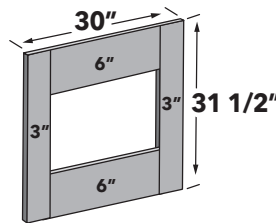

93"H SINGLE OVEN TALL

30" wide 93" high single oven cabinet with a 30" high upper section of two (2) doors, a mid-section opening of 31 1/2" high. Two (2) bottom drawers approximately 12" high each. One (1) matching finished 3" Frame overlay (30"W x 31 1/2"H) included loose. Support shelf not included. Both drawer fronts will match door detail.

Filler panel included.