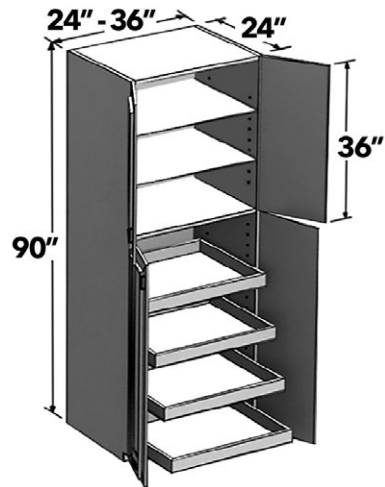

90"H TALL (4) ROLLOUT TRAYS

15", 18" wide 90" high tall utility cabinet with two (2) doors, one (1) fixed shelf, two (2) adjustable shelf and four (4) rollout trays. Specify L or R.

ITEM	DESCRIPTION	PRICE GROUP												ADD-ONS			
		01	02	03	04	05	06	07	08	09	10	11	12	PLY	SCH	SCDT	SCMD
TU1590-4ROT	Tall (2) Door (4) Rollout Tray, 15 X 90 X 24	976	1035	1193	1229	1197	1228	1263	1306	1332	1395	1448	1490	126	49	263	449
TU1890-4ROT	Tall (2) Door (4) Rollout Tray, 18 X 90 X 24	1082	1147	1334	1374	1349	1384	1415	1474	1503	1575	1641	1689	131	49	273	449
FEFB	Finished End Furniture Board	120	120	120	120	140	140	140	140	140	140	180	180	N/A	N/A	N/A	N/A
FEPL	Finished End Plywood	120	120	120	120	140	140	140	140	140	140	180	180	N/A	N/A	N/A	N/A

90"H TALL (4) ROLLOUT TRAYS

24" - 36" wide 90" high tall utility cabinet with four (4) doors, one (1) fixed shelf, two (2) adjustable shelf and four (4) rollout trays.

ITEM	DESCRIPTION	PRICE GROUP												ADD-ONS			
		01	02	03	04	05	06	07	08	09	10	11	12	PLY	SCH	SCDT	SCMD
TU2490-4ROT	Tall (4) Door (4) Rollout Tray, 24 X 90 X 24	1303	1383	1527	1573	1663	1708	1756	1819	1855	1946	2037	2096	142	98	280	449
TU3090-4ROT	Tall (4) Door (4) Rollout Tray, 30 X 90 X 24	1515	1608	1749	1801	1967	2022	2073	2154	2197	2307	2424	2492	153	98	281	449
TU3690-4ROT	Tall (4) Door (4) Rollout Tray, 36 X 90 X 24	1726	1833	1986	2046	2271	2336	2381	2489	2538	2668	2810	2888	165	98	290	449
FEFB	Finished End Furniture Board	120	120	120	120	140	140	140	140	140	140	180	180	N/A	N/A	N/A	N/A
FEPL	Finished End Plywood	120	120	120	120	140	140	140	140	140	140	180	180	N/A	N/A	N/A	N/A